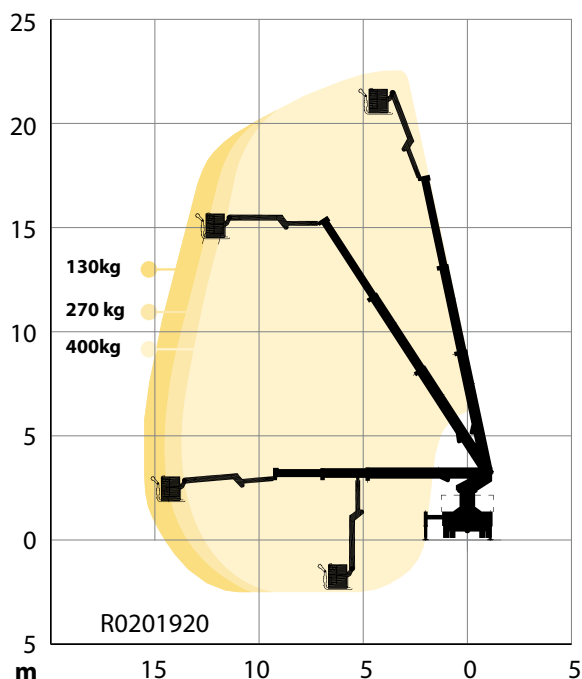

Bronto Skylift F22RL

COMPACT RESCUE PLATFORM

Compact aerial ladder platform with integrated waterway

The 22 meter F22RL represents one of the smallest and most compact Bronto Skylift aerial platforms. It has an integrated water line, user-friendly control system, one button automatic leveling and an excellent height to weight ratio. All this combined to a very small total width makes it a handy tool for efficient rescue and firefighting in narrow streets and tight places.

F22RL key features

- Compact design
- Transport length less than 7 m
- Vehicle width only 2.3 m*
- Integrated waterline
- Excellent height to weight ratio
- Automatic levelling
- User friendly Bronto 5+ control system
- Modern service tools and a wide service network

F22RL

22 m

15.5 m

400 kg

5.9 m

3.4 m*

< 7 m*

16 t*