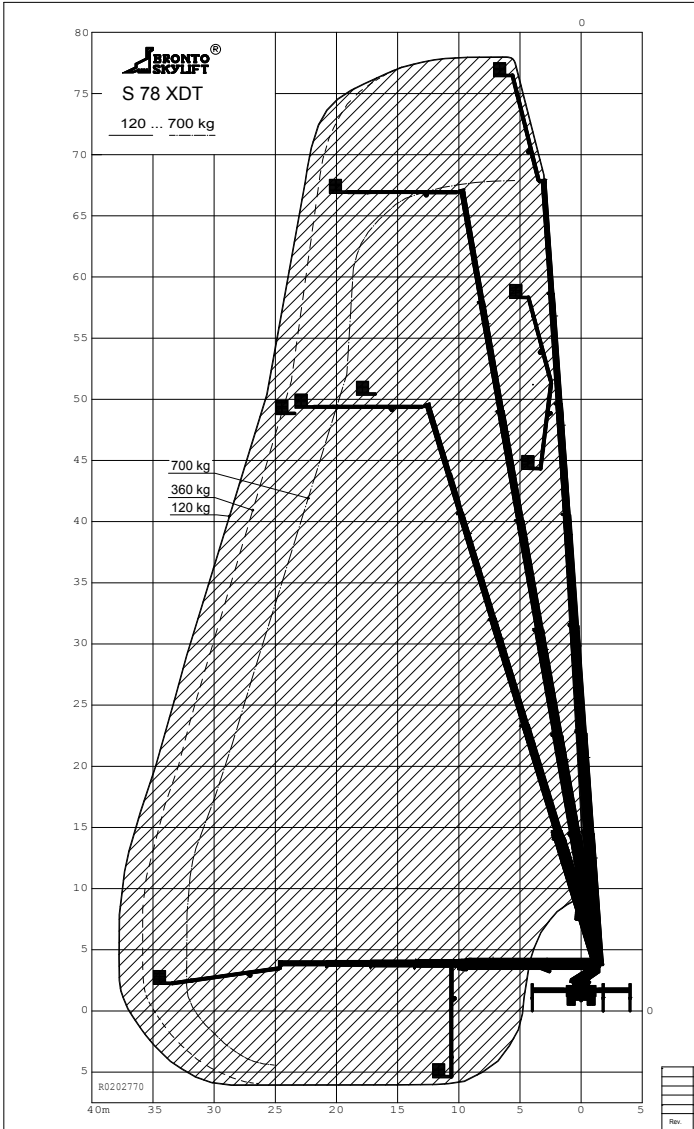

Data sheet S78XDT

S78XDT

Diagrams presented with standard cage. Variations apply.

* depending on chassis

78 m

38 m

76 m

700 kg

1,1 x 2,4 m (3,7 m)

2 x 90°

2 x 280°

4,3 m *

13 m *

41 t *

sales@brontoskylift.com

Technical data and illustrations subject to change without notice.