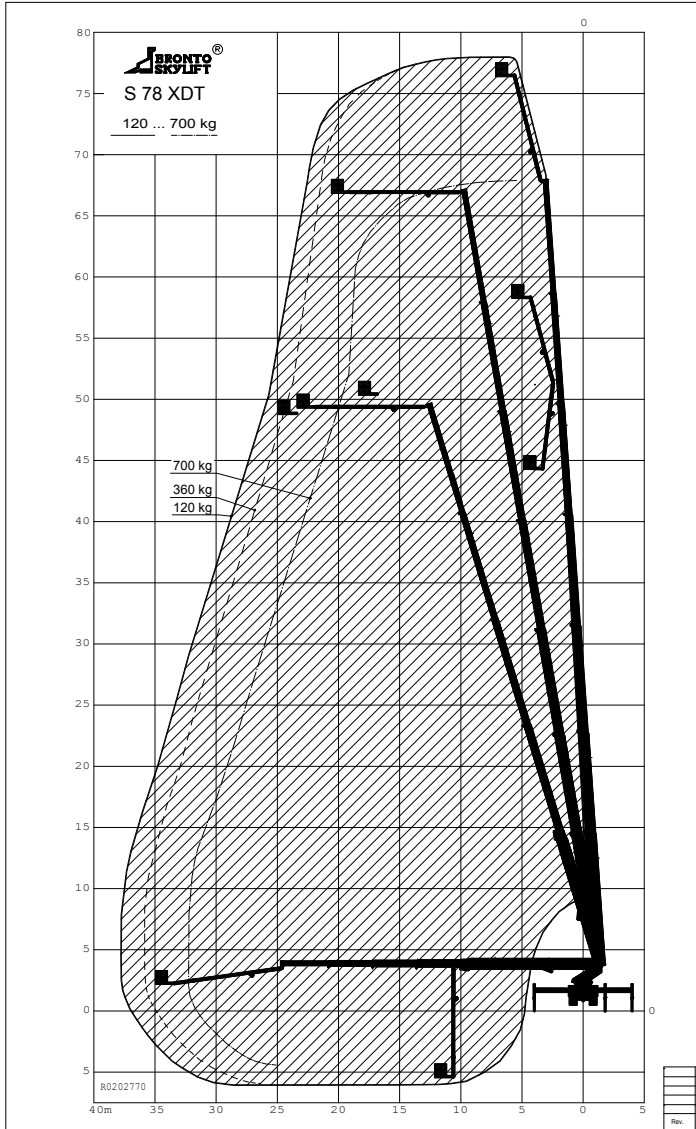

Data sheet S78XDT

S78XDT

Diagrams presented with standard cage. Variations apply.

* depending on chassis

sales@brontoskylift.com

Technical data and illustrations subject to change without notice.

www.brontoskylift.com