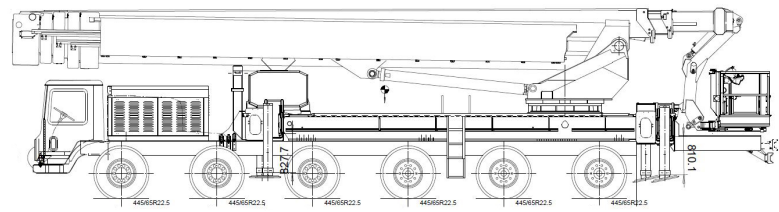

Data sheet S295HLA

S295HLA

Diagrams presented with standard cage. Drawings with an example configuration and carrier, for reference purpose only. Variations apply. *depending on the chassis

sales@brontoskylift.com