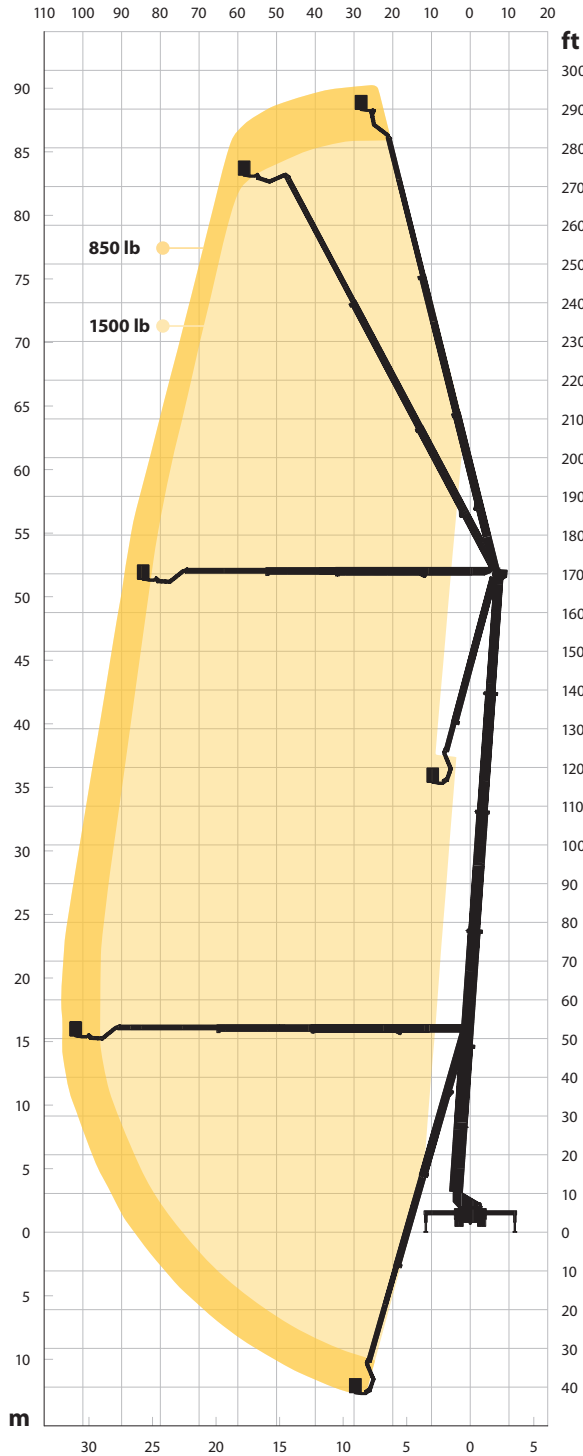

Data sheet S295HLA

S295HLA

Diagrams presented with standard cage. Drawings with an example configuration and carrier, for reference purpose only. Variations apply. *depending on the chassis

sales@brontoskylift.com